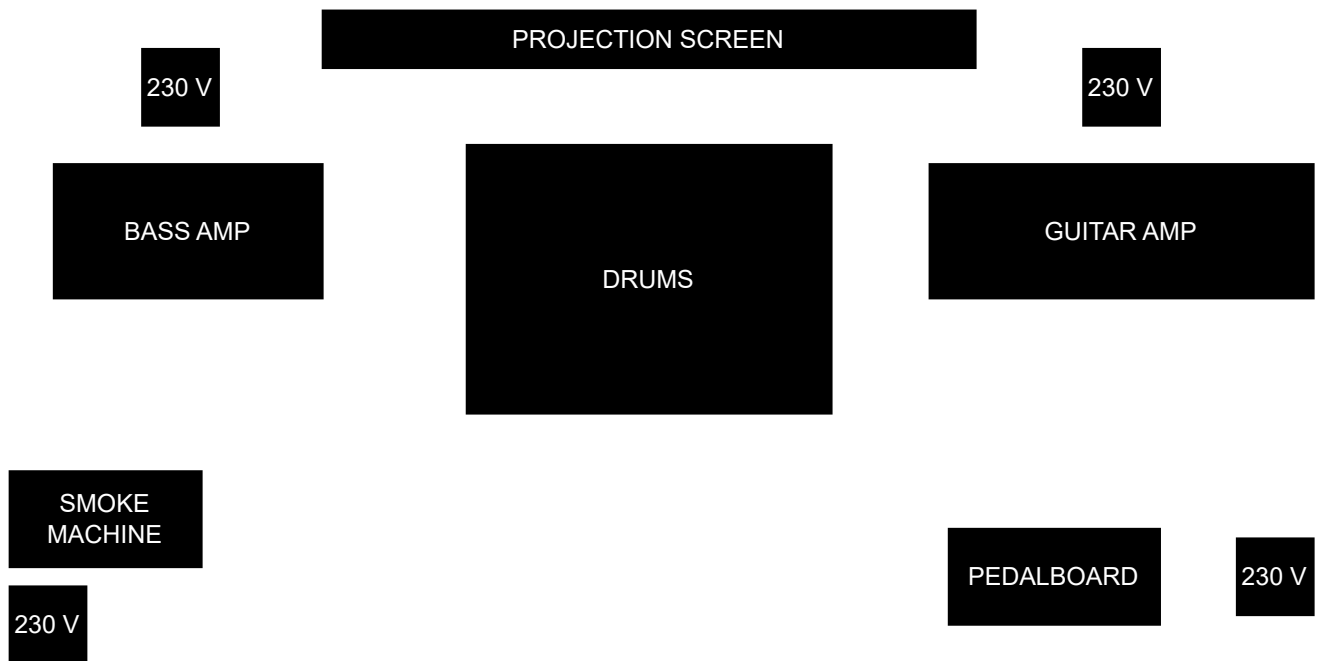

Nuummite (instrumental post-metal)

Guitar (Marek)

Option 1 (small)

- 30 W valve combo

Option 2 (big)

- 100 W solid state amp
- 150 W, 8 Ω , 2x12 speaker cabinet

We would be happy to borrow a 4 Ω or 8 Ω speaker cabinet, if available.

Bass (Lukáš)

- 750 W solid state amp
- 350 W, 4 Ω , 4x10 speaker cabinet

We would be happy to borrow a 4 Ω or 8 Ω speaker cabinet, if available.

Drums (Michal)

- 1x snare
- 1x bass drum (double pedal)
- 1x floor tom
- 1x tom with a stand
- 1x hi-hat
- 2x crash
- 1x ride